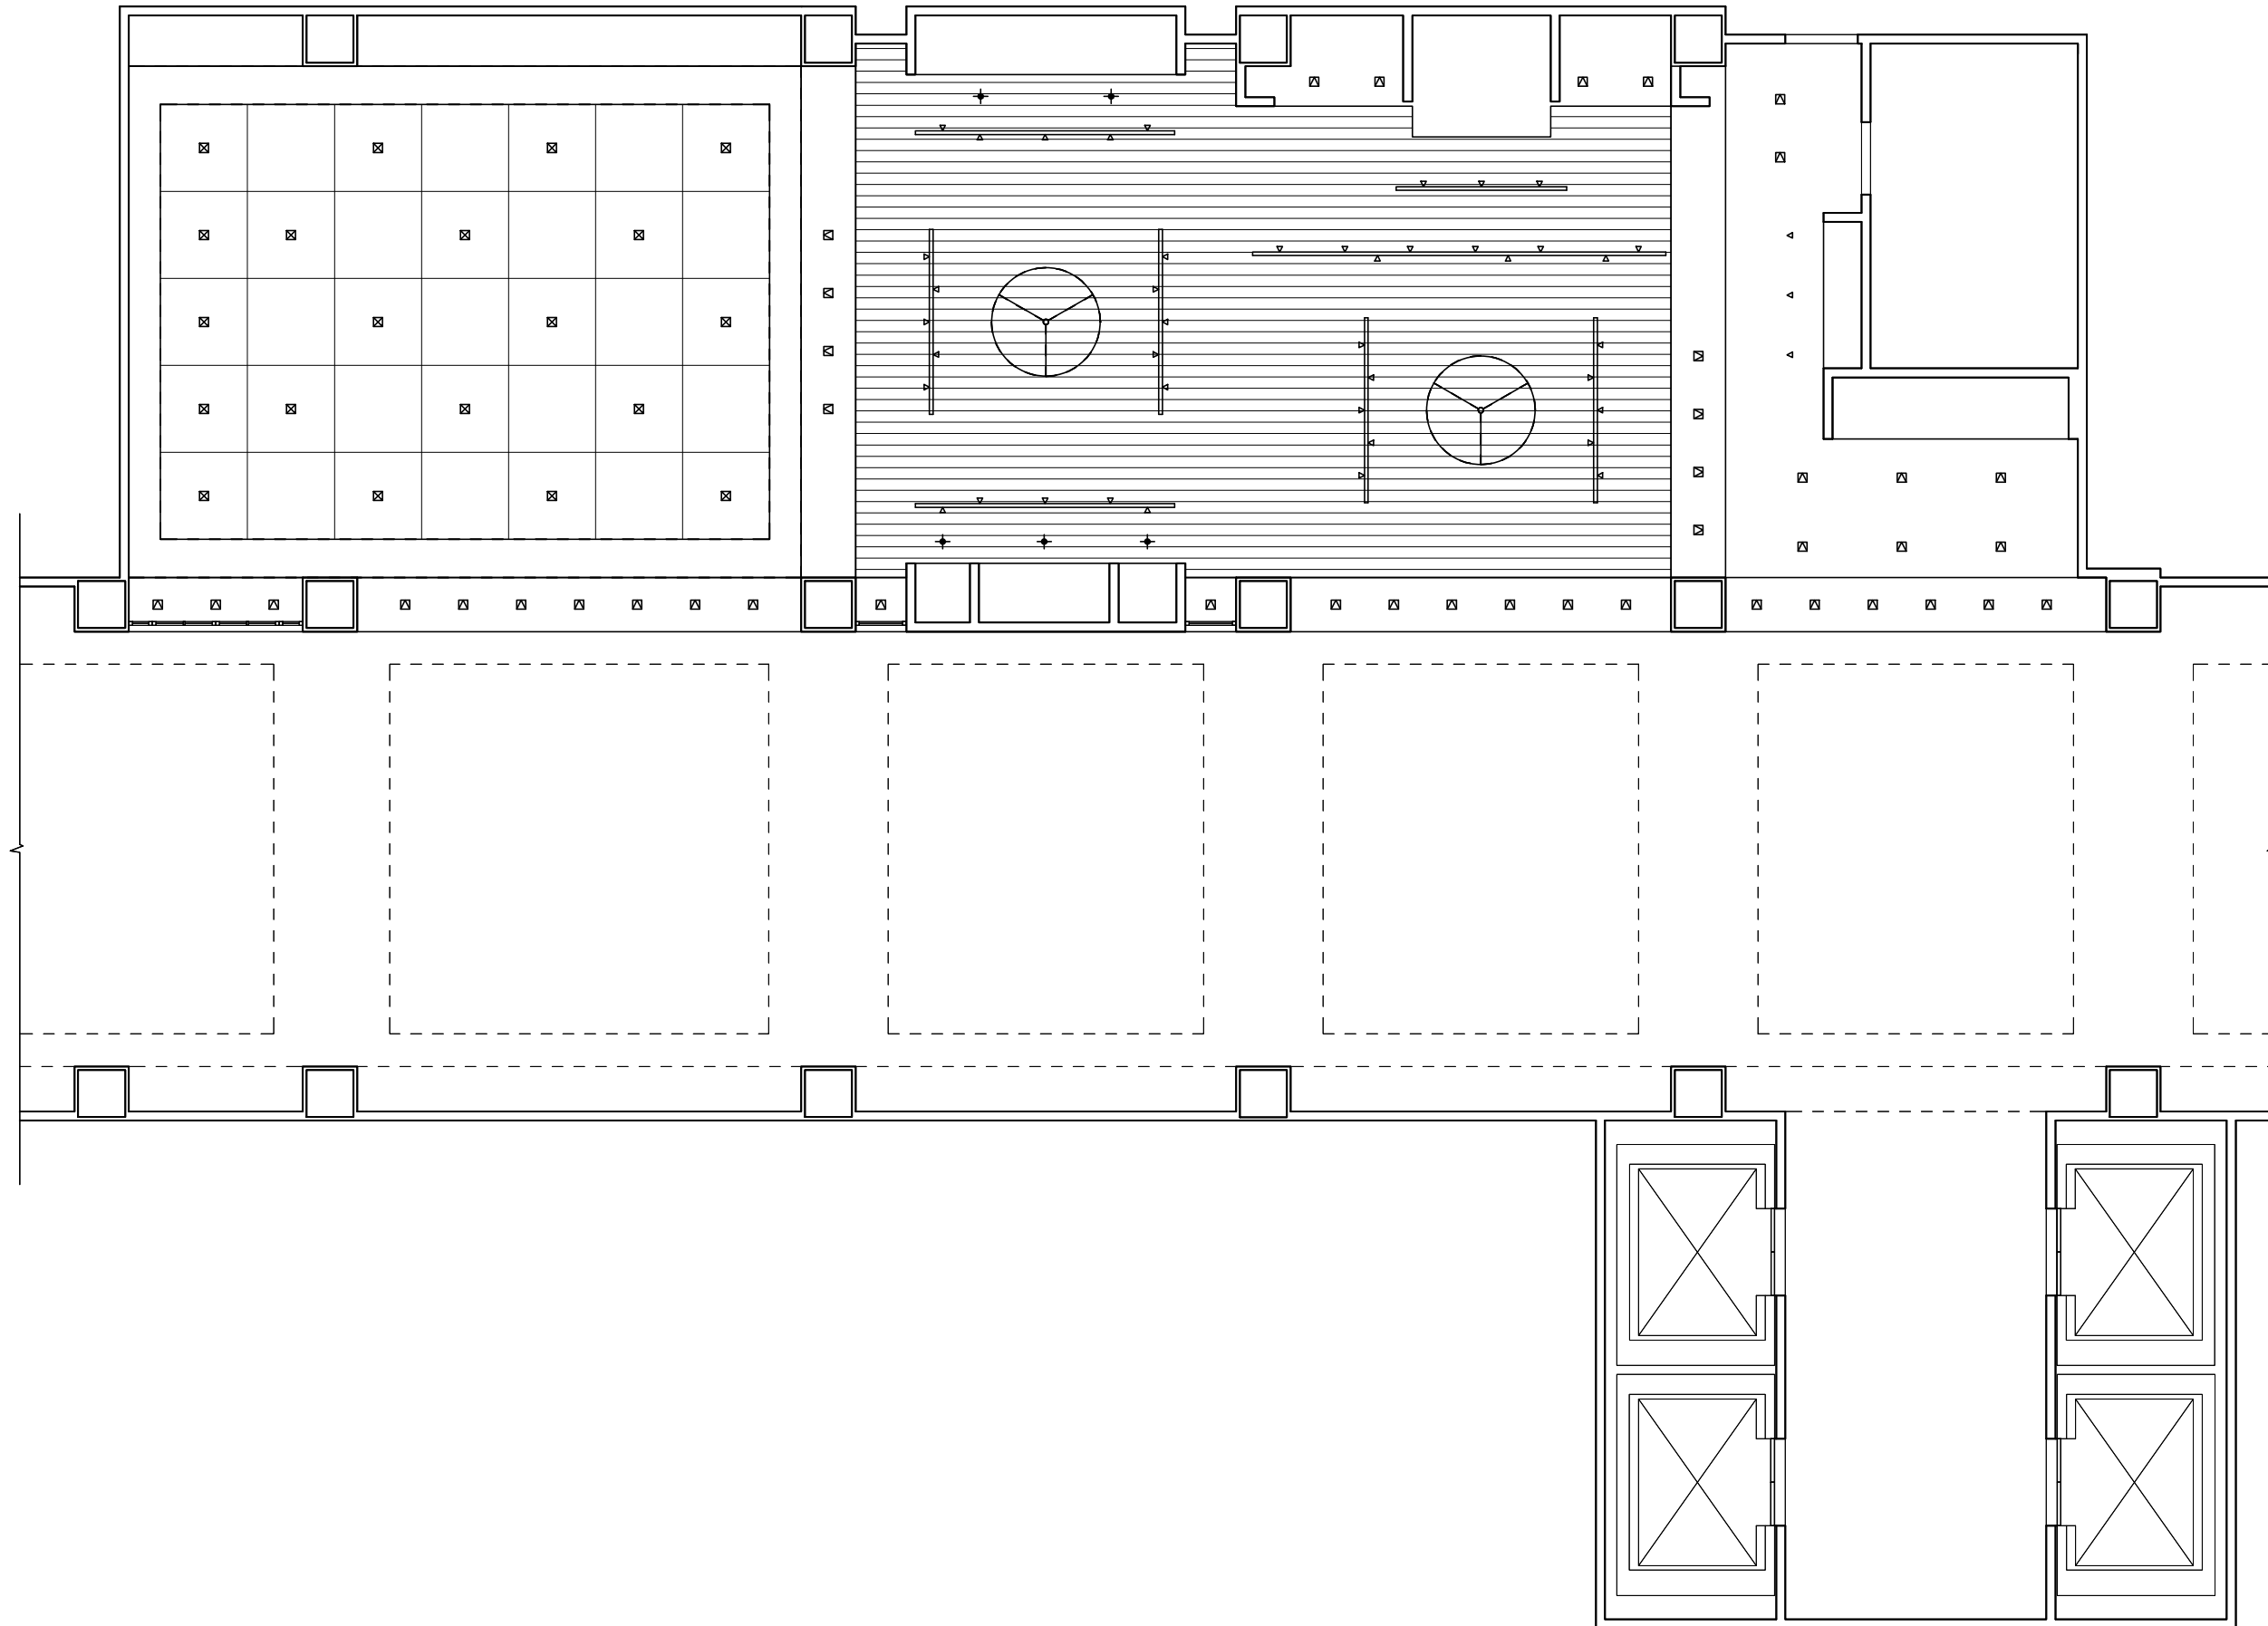

TITLE : REFLECTED CEILING PLAN

HERB N' KITCHEN
REFLECTED CEILING PLAN
SCALE: 1/8" = 1'-0"

A102-1