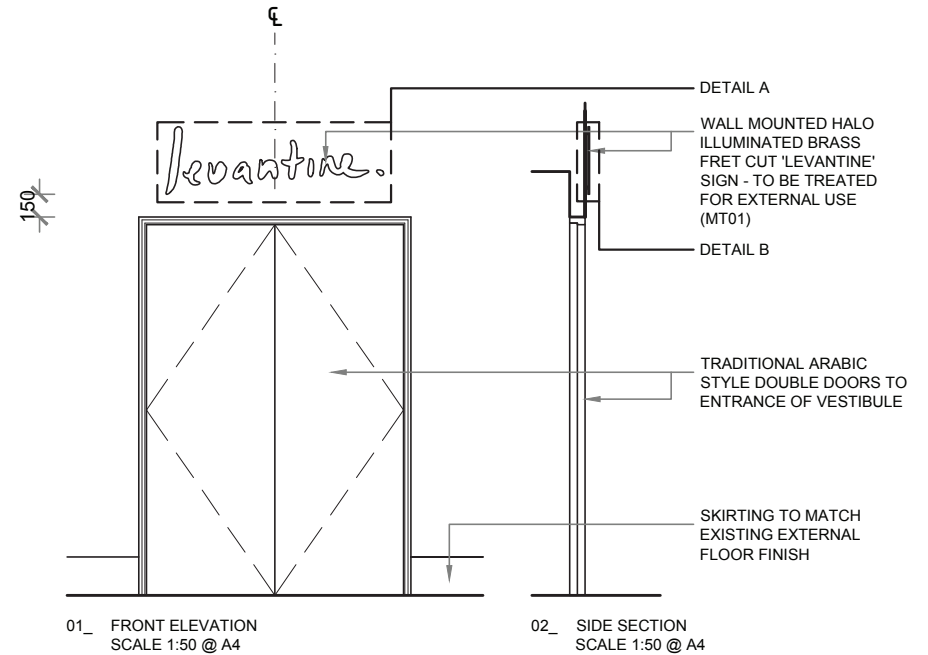

Section 3
3.7 Signage

3.7.3 External Signage

The external signage for the restaurant must use the brand logo, and must not include the strapline.

The sign will be halo-illuminated and finished in polished brass metal, treated for external use.

Please refer to drawing HIL006-231_External_Signage for technical details.

For occasions when Levantine cannot be used as the name, use the previous mentioned alternatives.

All signage must be at the given sizes