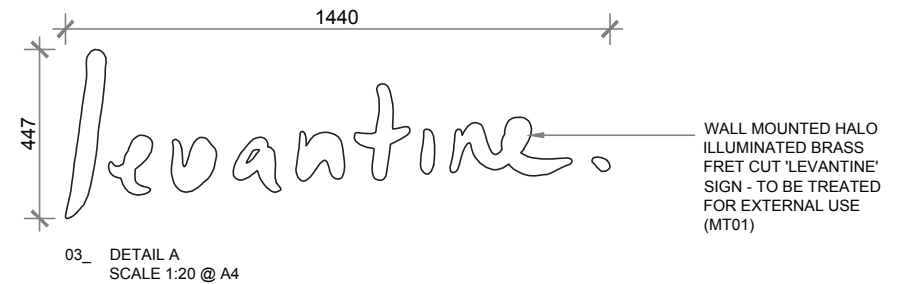

Section 3
3.7 Signage

3.7.3 External Signage

The external signage for the restaurant must use the brand logo, and must not include the strapline.

The sign will be halo-illuminated and finished in polished brass metal, treated for external use.

Please refer to drawing HIL006-231_External_Signage for technical details.

For occasions when Levantine cannot be used as the name, use the previous mentioned alternatives.

All signage must be at the given sizes