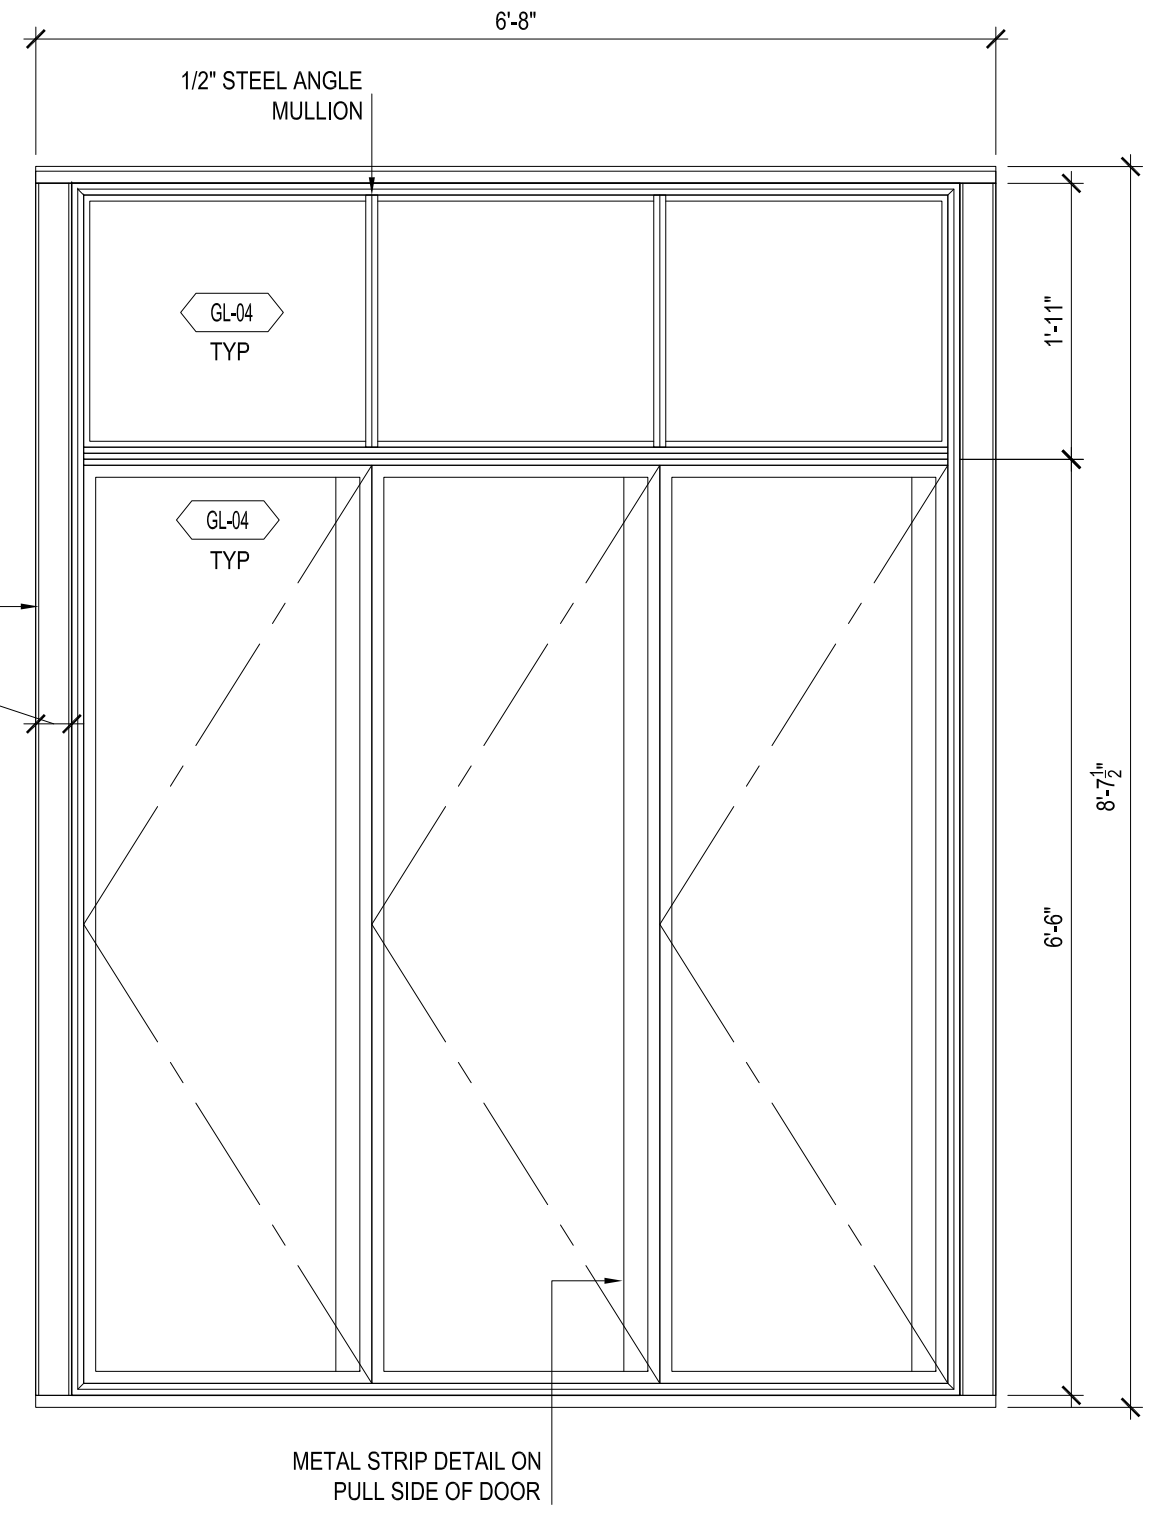

DOOR DESIGN CLOSEUP | SCALE: 3/4" = 1'-0"

MT-01
TYPICAL
METAL FINISH
IS MEANT TO
WEATHER W/
TIME

FABRICATED STEEL
STOREFRONT
3"
STEEL C-CHANNEL JAMB

WINDOW DESIGN CLOSEUP | SCALE: 3/4" = 1'-0"