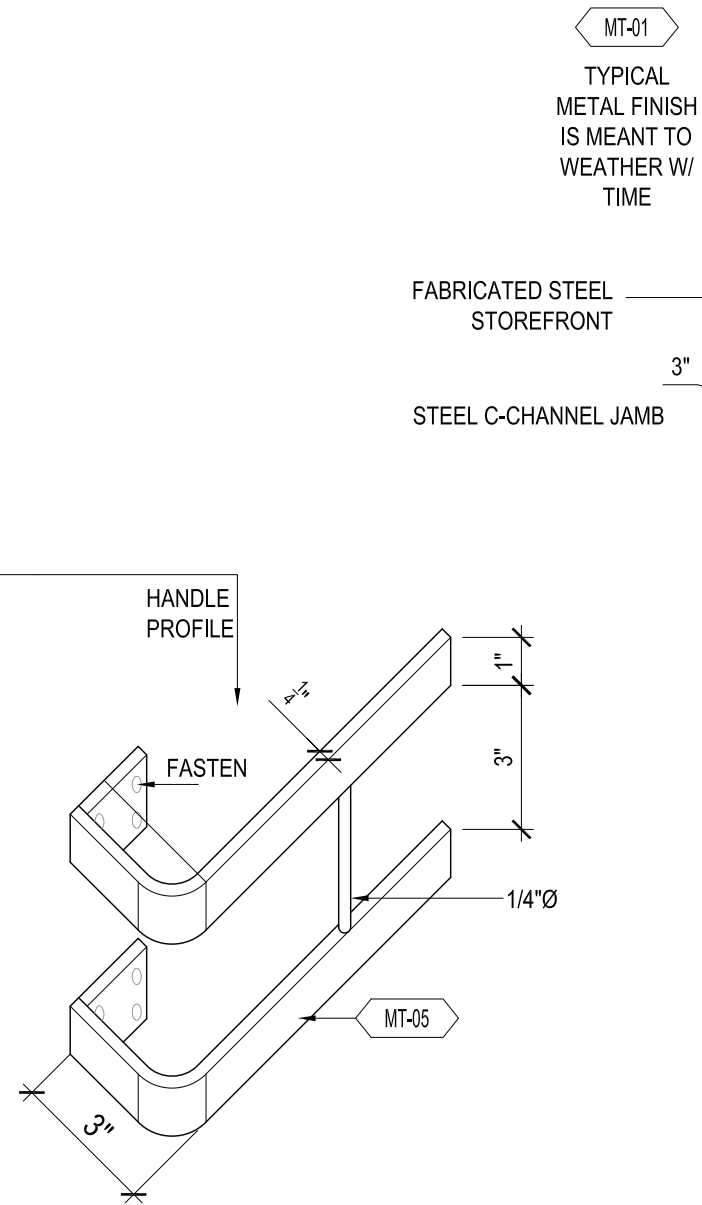

DOOR DESIGN CLOSEUP | SCALE: 3/4" = 1'-0"

MT-01
TYPICAL
METAL FINISH
IS MEANT TO
WEATHER W/
TIME

FABRICATED STEEL
STOREFRONT
3"
STEEL C-CHANNEL JAMB

WINDOW DESIGN CLOSEUP | SCALE: 3/4" = 1'-0"