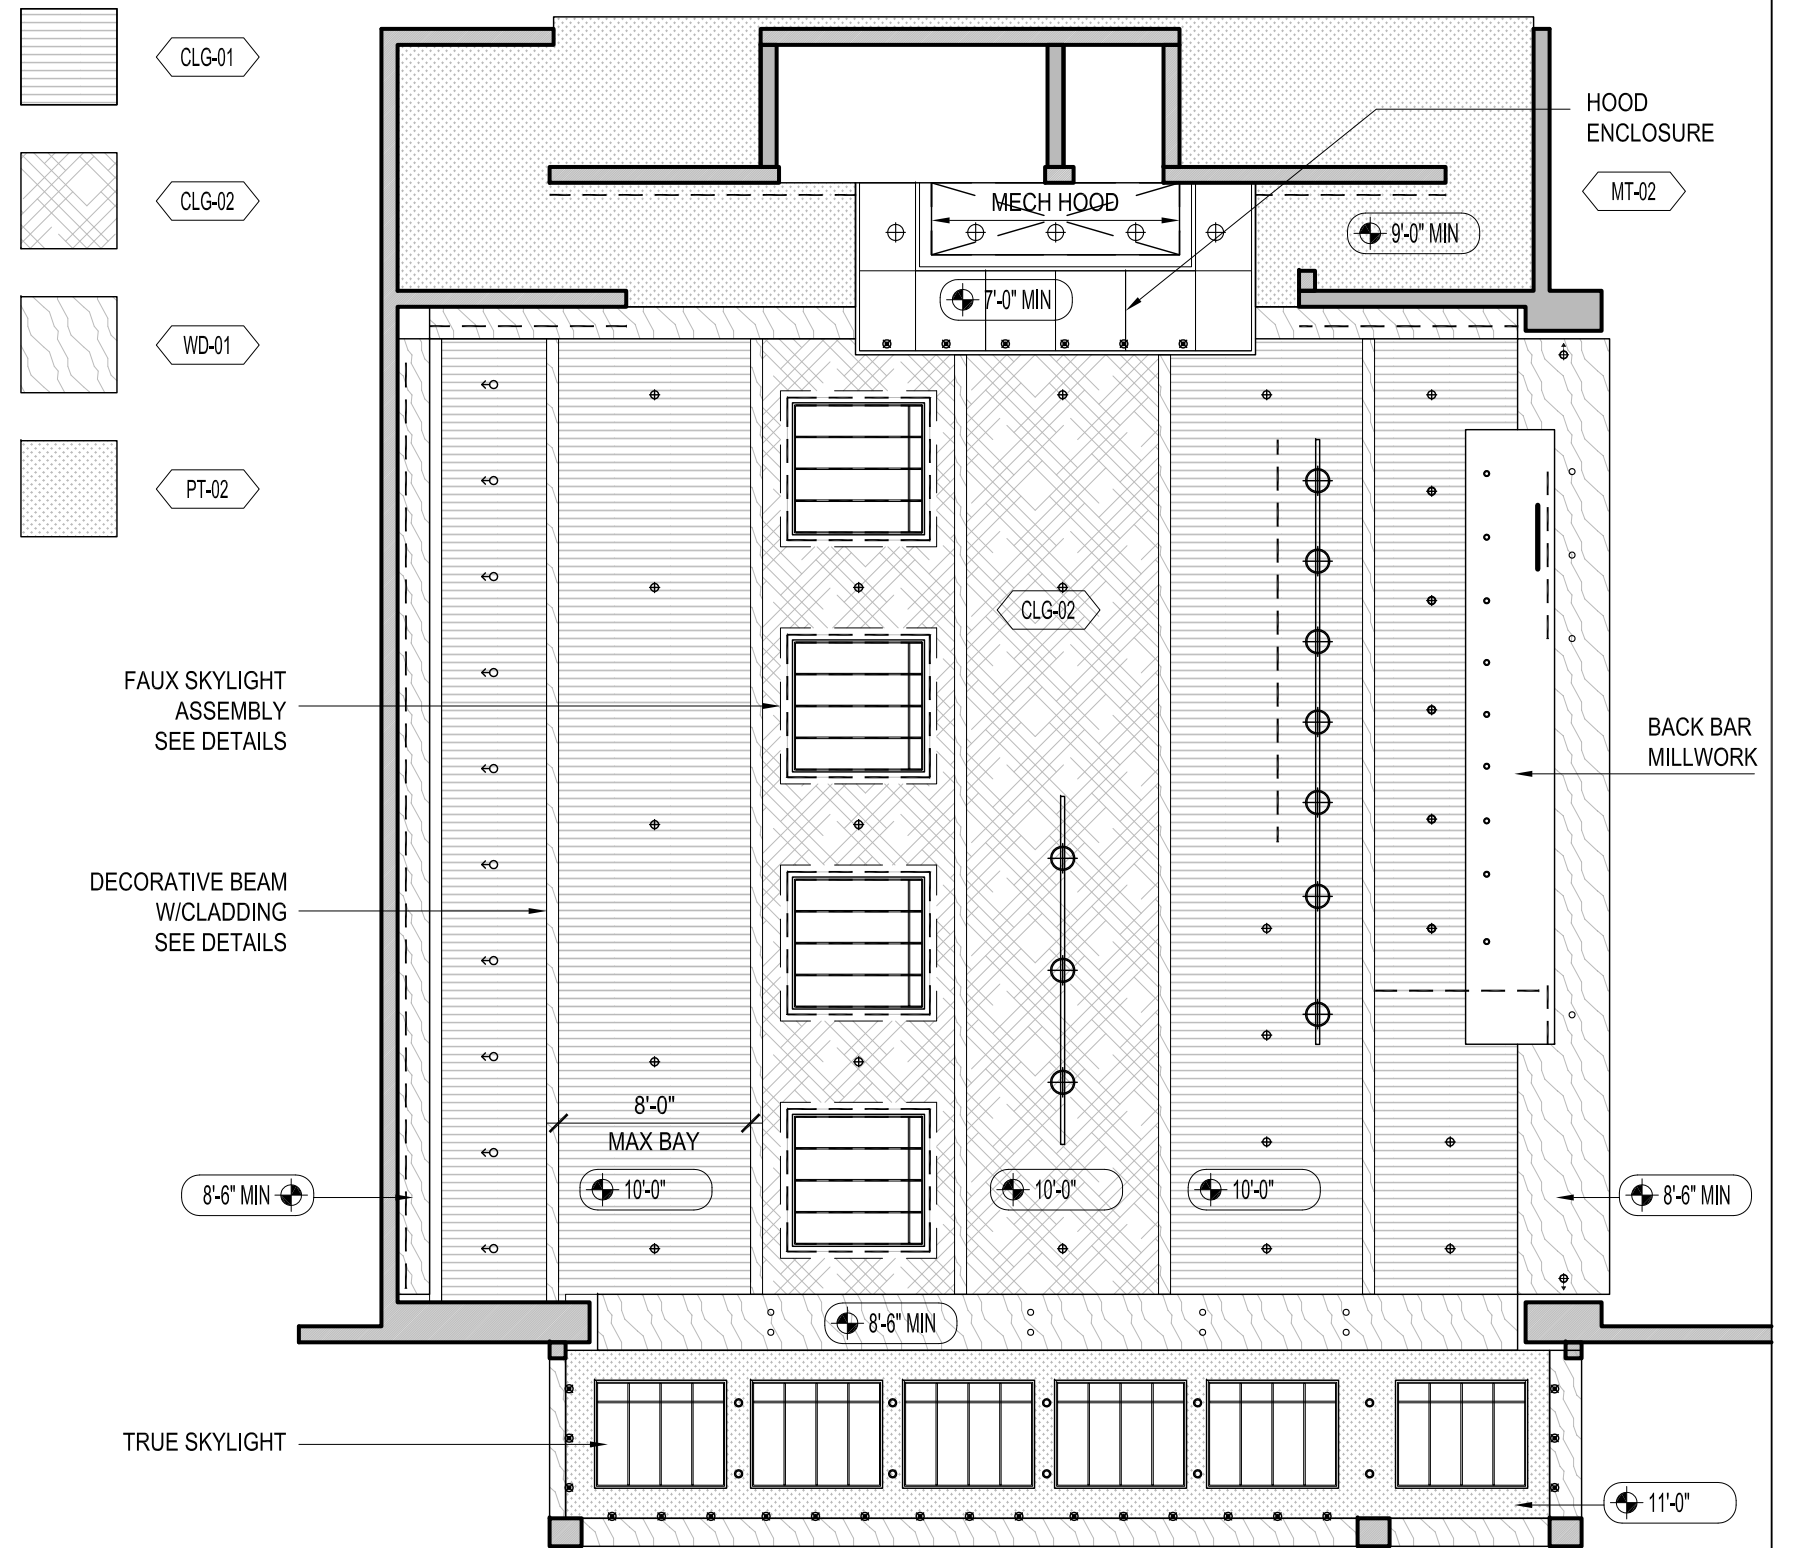

FAUX SKYLIGHT DETAIL | SCALE: 3/4" = 1'-0"

DECORATIVE BEAM DETAIL | SCALE 1-12" = 1'-0"

TIER 01 RCP (CLOSED TO LOBBY) | SCALE: 1/8" = 1'-0"