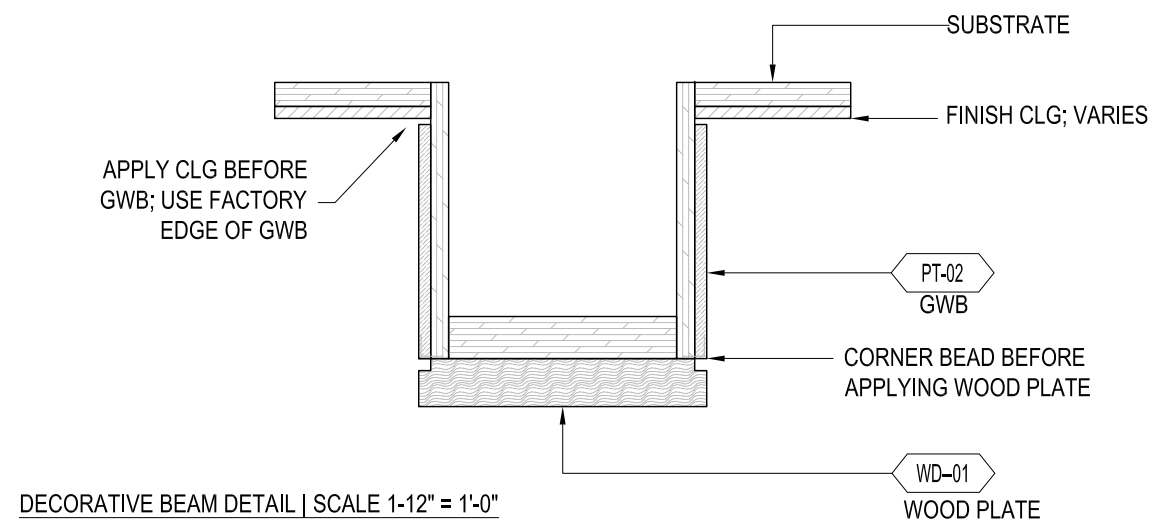

FAUX SKYLIGHT DETAIL | SCALE: 3/4" = 1'-0"

DECORATIVE BEAM DETAIL | SCALE 1-12" = 1'-0"

TIER 01 RCP (CLOSED TO LOBBY) | SCALE: 1/8" = 1'-0"