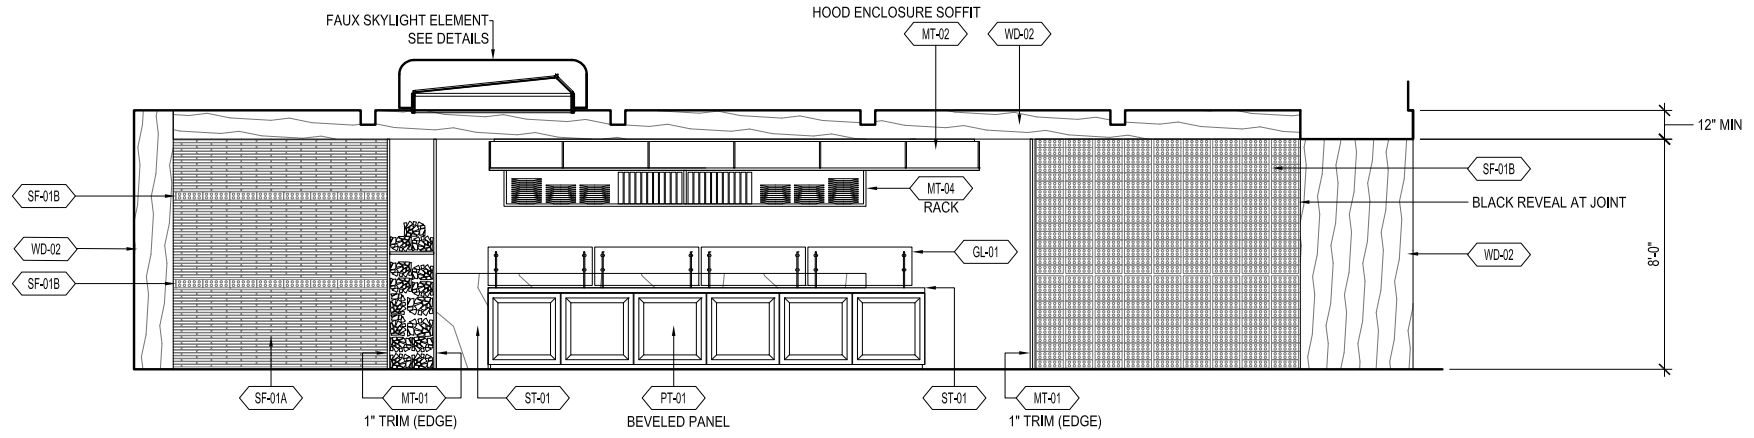

TIER 1 OPTIONAL DISPLAY KITCHEN ELEVATIONS + DETAILS

GROUT/FILLER/REVEAL TO MATCH TILE COLOR

TILE PATTERN DETAILS | SCALE: NTS