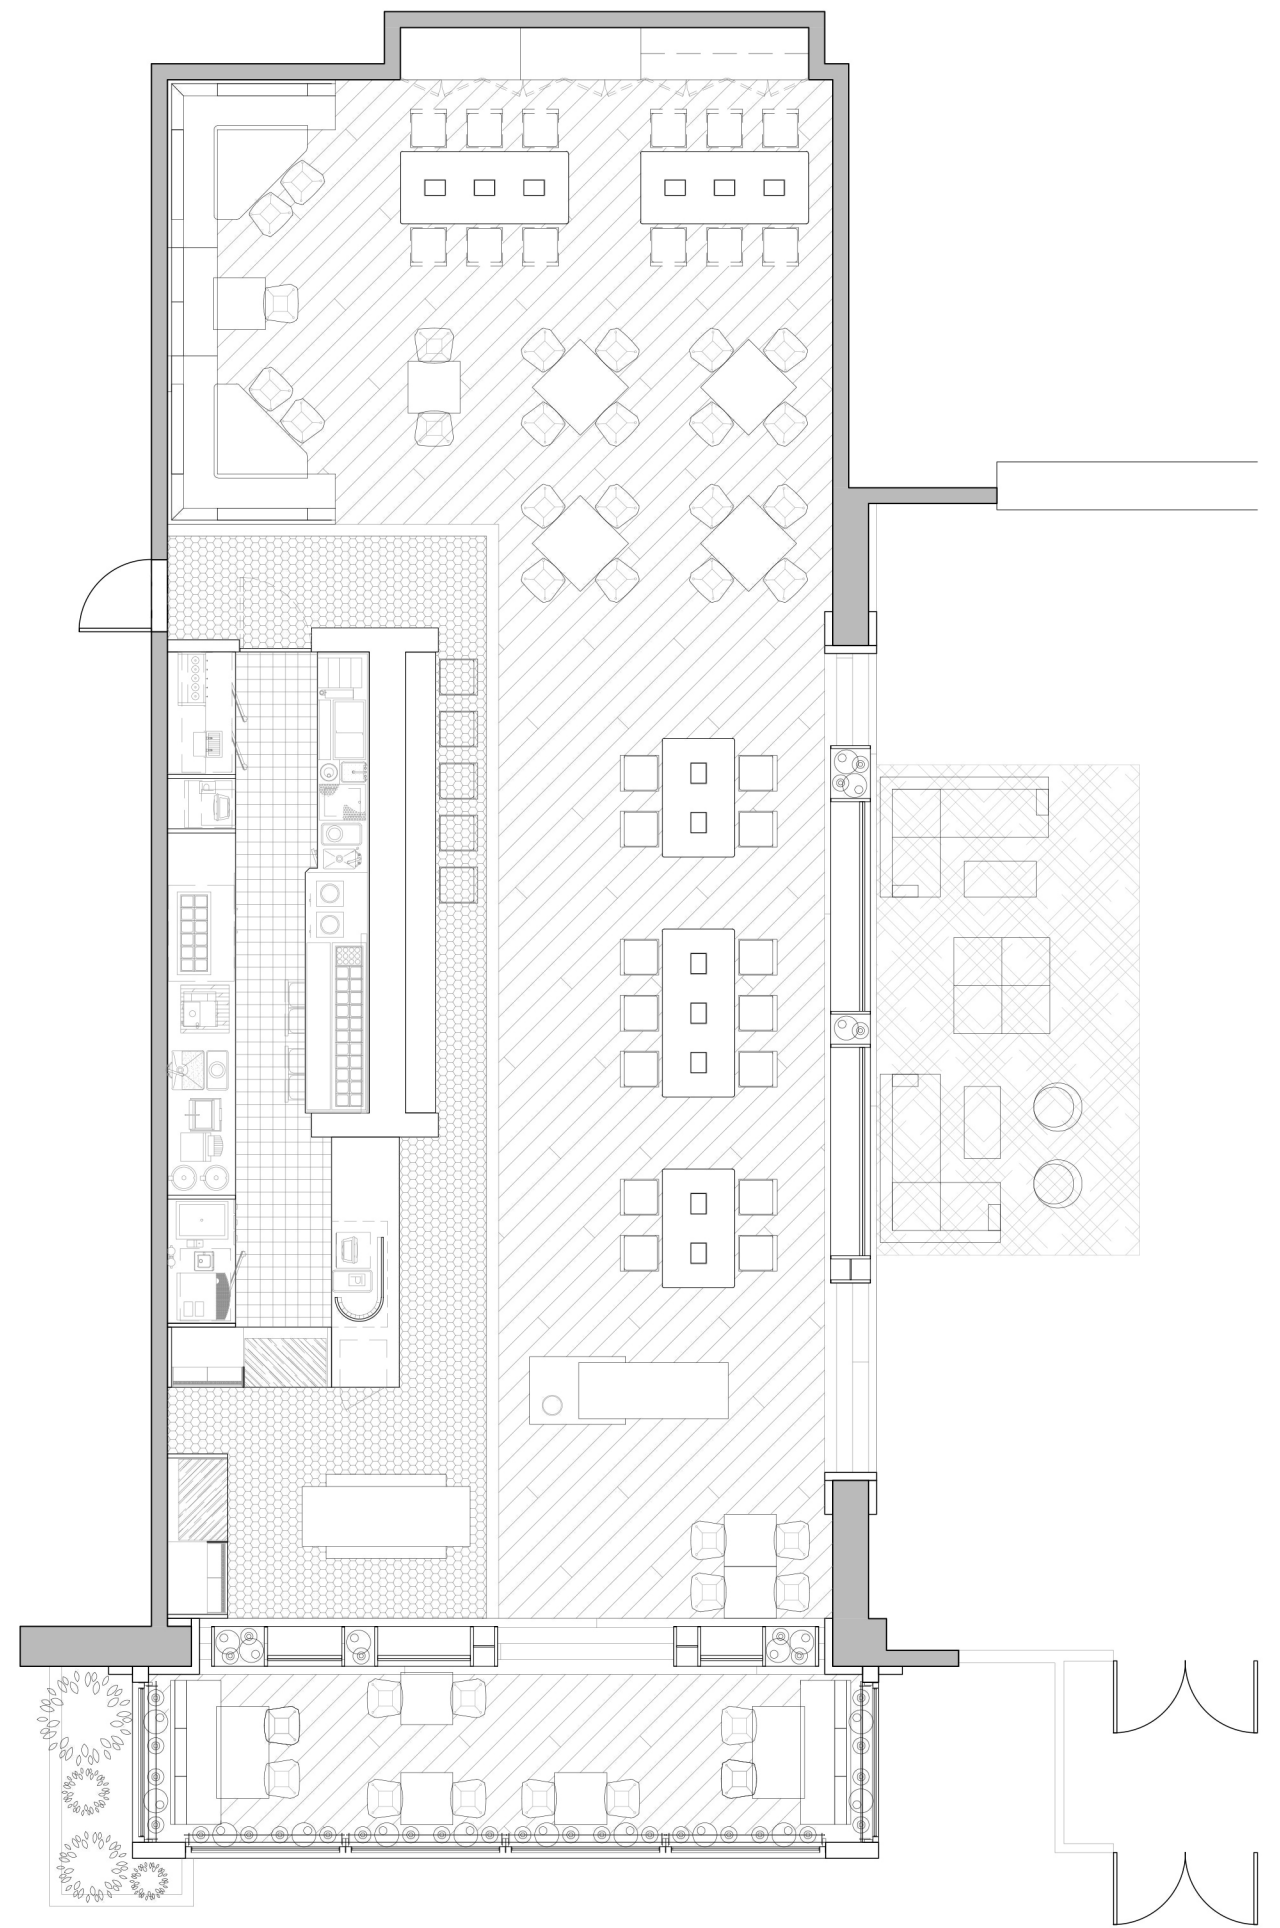

MARKET T1 OPEN FLOORPLAN (STANDARD) | SCALE: 1/8" = 1'-0"
SEAT COUNT: 51

MARKET T1 OPEN FLOORPLAN (W/ ADDITIONAL OPTIONS) | SCALE: 1/8" = 1'-0"
SEAT COUNT: 69 + 12 ADDITIONAL AT BUFFET (NOT INCL. LIVING ROOM)