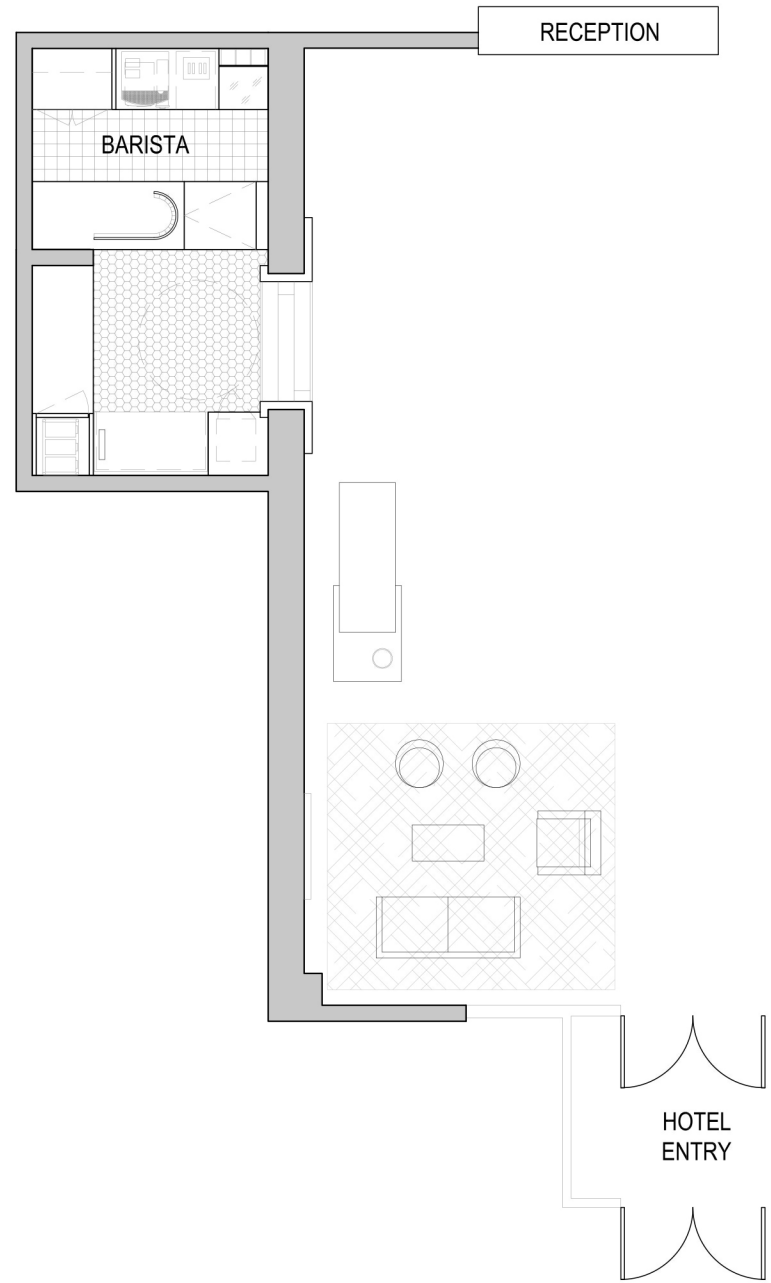

MARKET T2 FLOORPLAN (STANDARD) | SCALE: 1/8" = 1'-0"

-  WFL-01
-  WFL-01
-  TL-05
-  TL-03
-  CP-01

MARKET T2 FLOORPLAN (W/ ADDITIONAL OPTIONS) | SCALE: 1/8" = 1'-0"