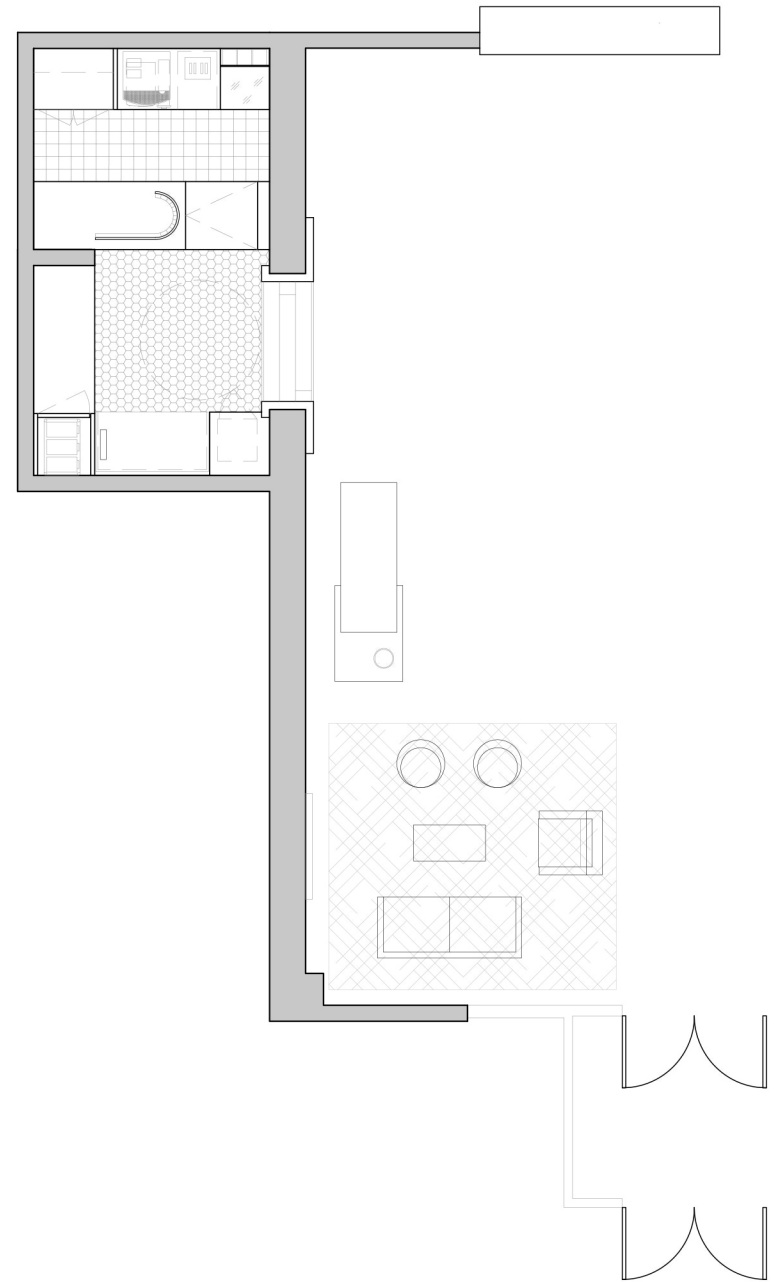

MARKET T2 FLOORPLAN (STANDARD) | SCALE: 1/8" = 1'-0"

MARKET T2 FLOORPLAN (W/ ADDITIONAL OPTIONS) | SCALE: 1/8" = 1'-0"