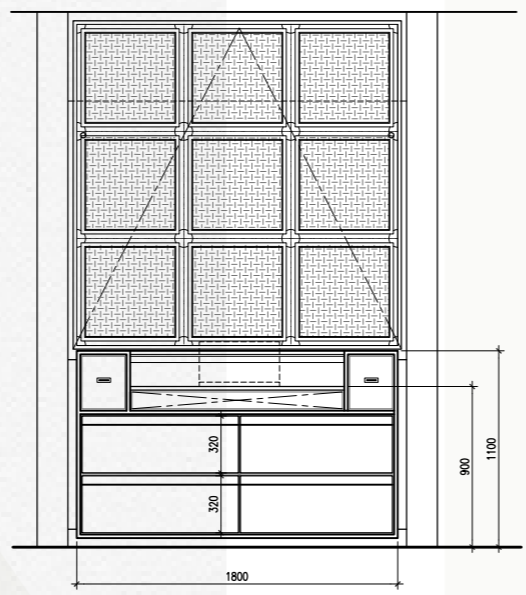

# Host Station Sketched Detail Take Away Option

- 1. WOOD VENEER FINISHING
- 2. BLACK METAL TRIMMING
- 3. WEAVE PATTERN
- 4. MANUAL OPERATING SYSTEM FOR GARAGE DOOR PANEL

TOP

BACK

FRONT

SIDE