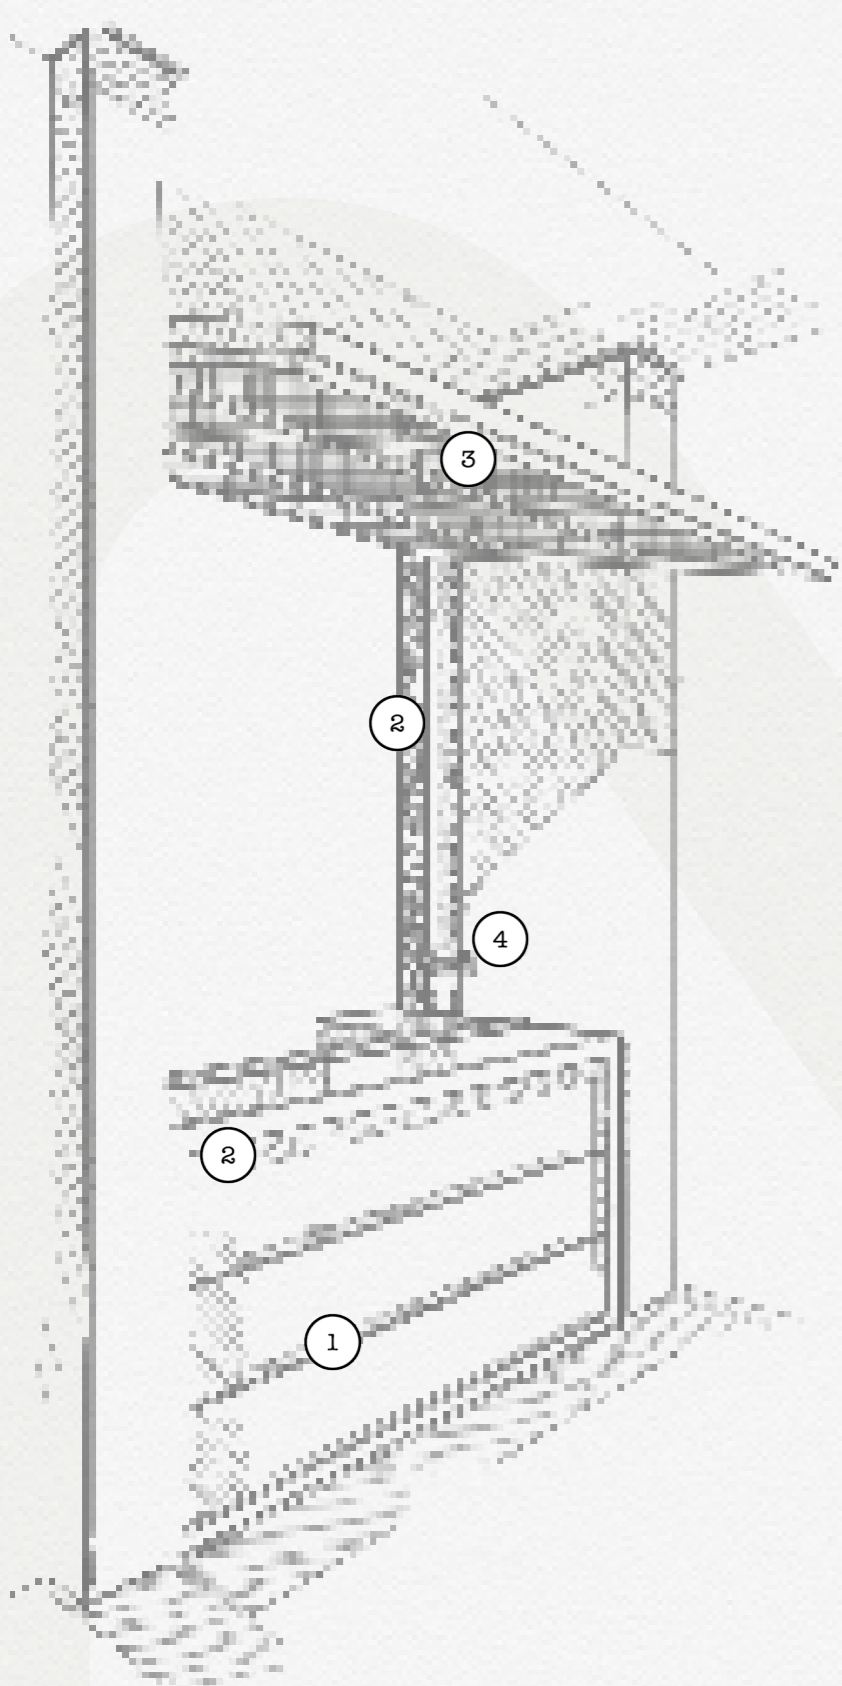

# Host Station Sketched Detail Take Away Option

- 1. WOOD VENEER FINISHING
- 2. BLACK METAL TRIMMING
- 3. WEAVE PATTERN
- 4. MANUAL OPERATING SYSTEM FOR GARAGE DOOR PANEL

TOP

BACK

FRONT

SIDE