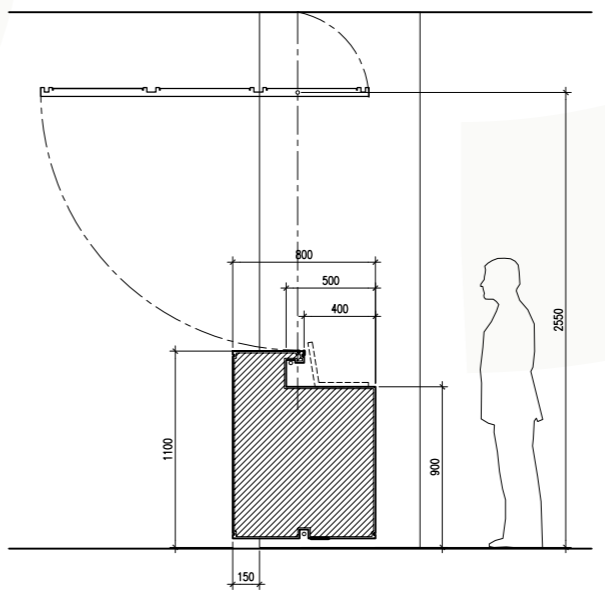

# Host Station Sketched Detail Take Away Option

- 1. WOOD VENEER FINISHING
- 2. BLACK METAL TRIMMING
- 3. WEAVE PATTERN
- 4. MANUAL OPERATING SYSTEM FOR GARAGE DOOR PANEL

TOP

BACK

FRONT

SIDE