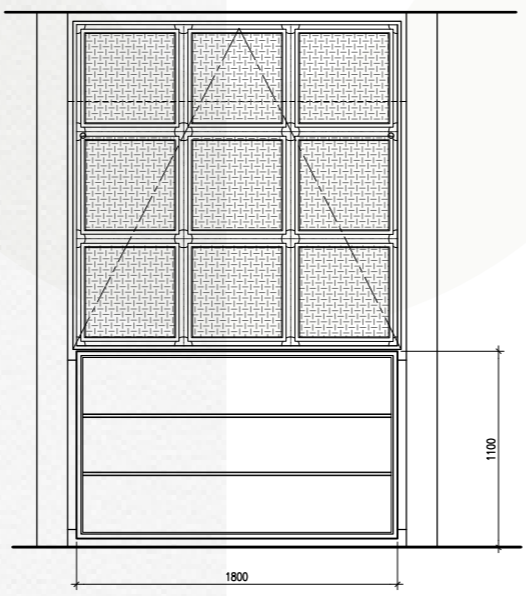

# Host Station Sketched Detail Take Away Option

- 1. WOOD VENEER FINISHING
- 2. BLACK METAL TRIMMING
- 3. WEAVE PATTERN
- 4. MANUAL OPERATING SYSTEM FOR GARAGE DOOR PANEL

TOP

BACK

FRONT

SIDE