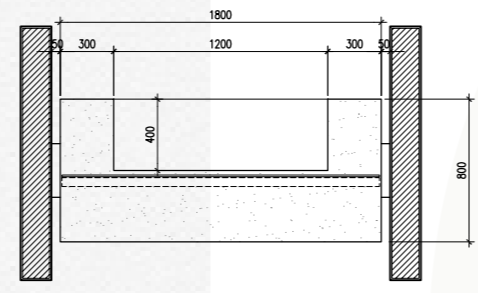

# Host Station Sketched Detail Take Away Option

- 1. WOOD VENEER FINISHING
- 2. BLACK METAL TRIMMING
- 3. WEAVE PATTERN
- 4. MANUAL OPERATING SYSTEM FOR GARAGE DOOR PANEL

TOP

BACK

FRONT

SIDE