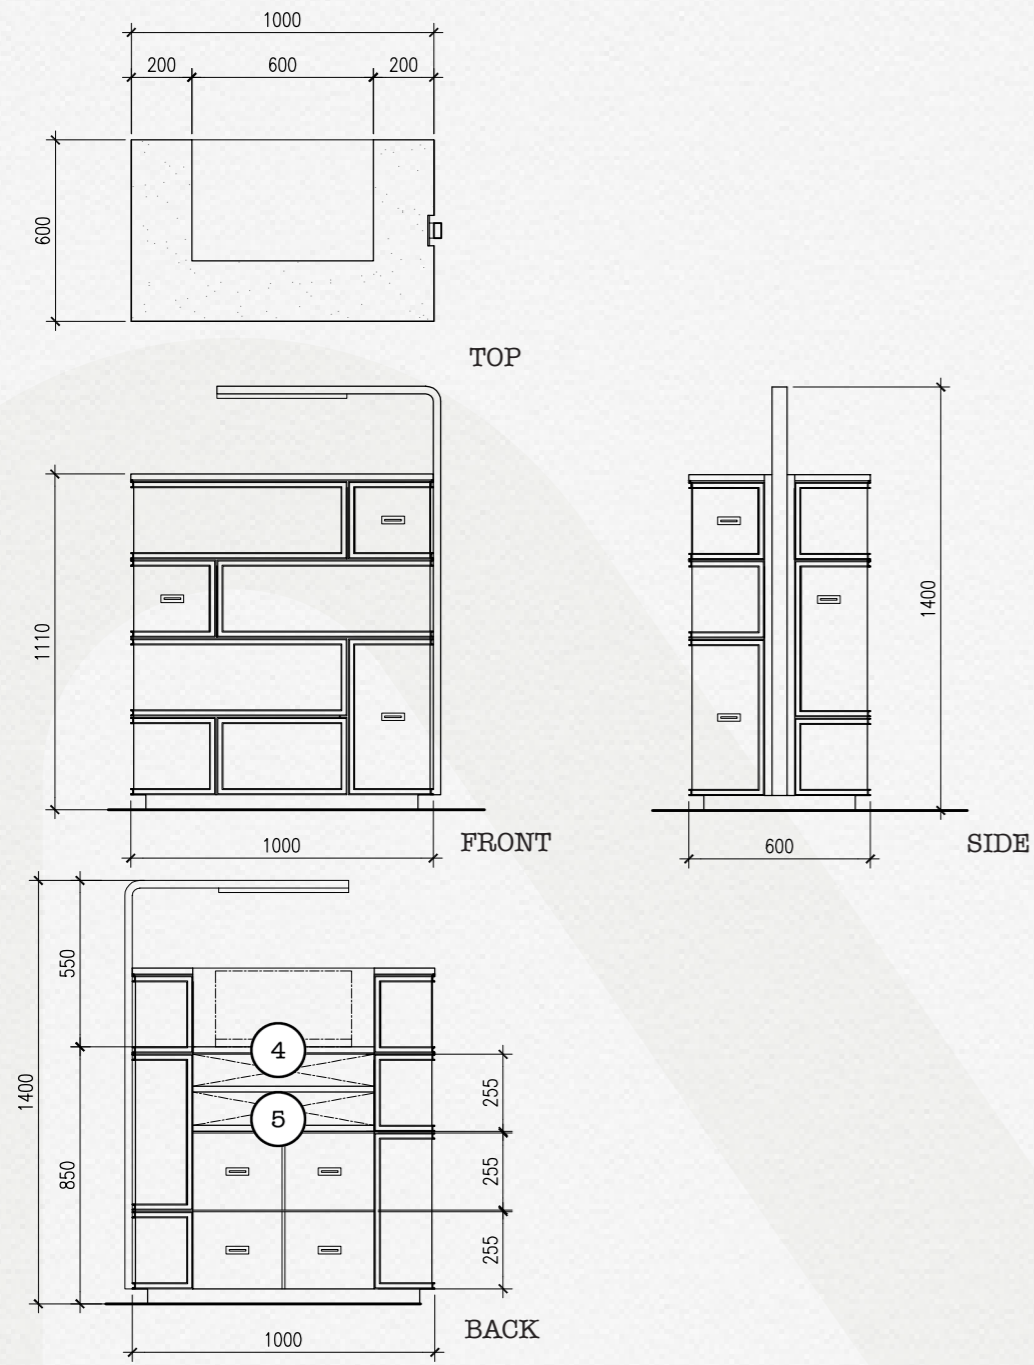

Host Station Sketched Detail Loose Option

- 1. WOOD VENEER FINISHING
- 2. BLACK METAL TRIMMING
- 3. STONE TABLE TOP
- 4. BILL COMPARTMENT
- 5. MENU COMPARTMENT