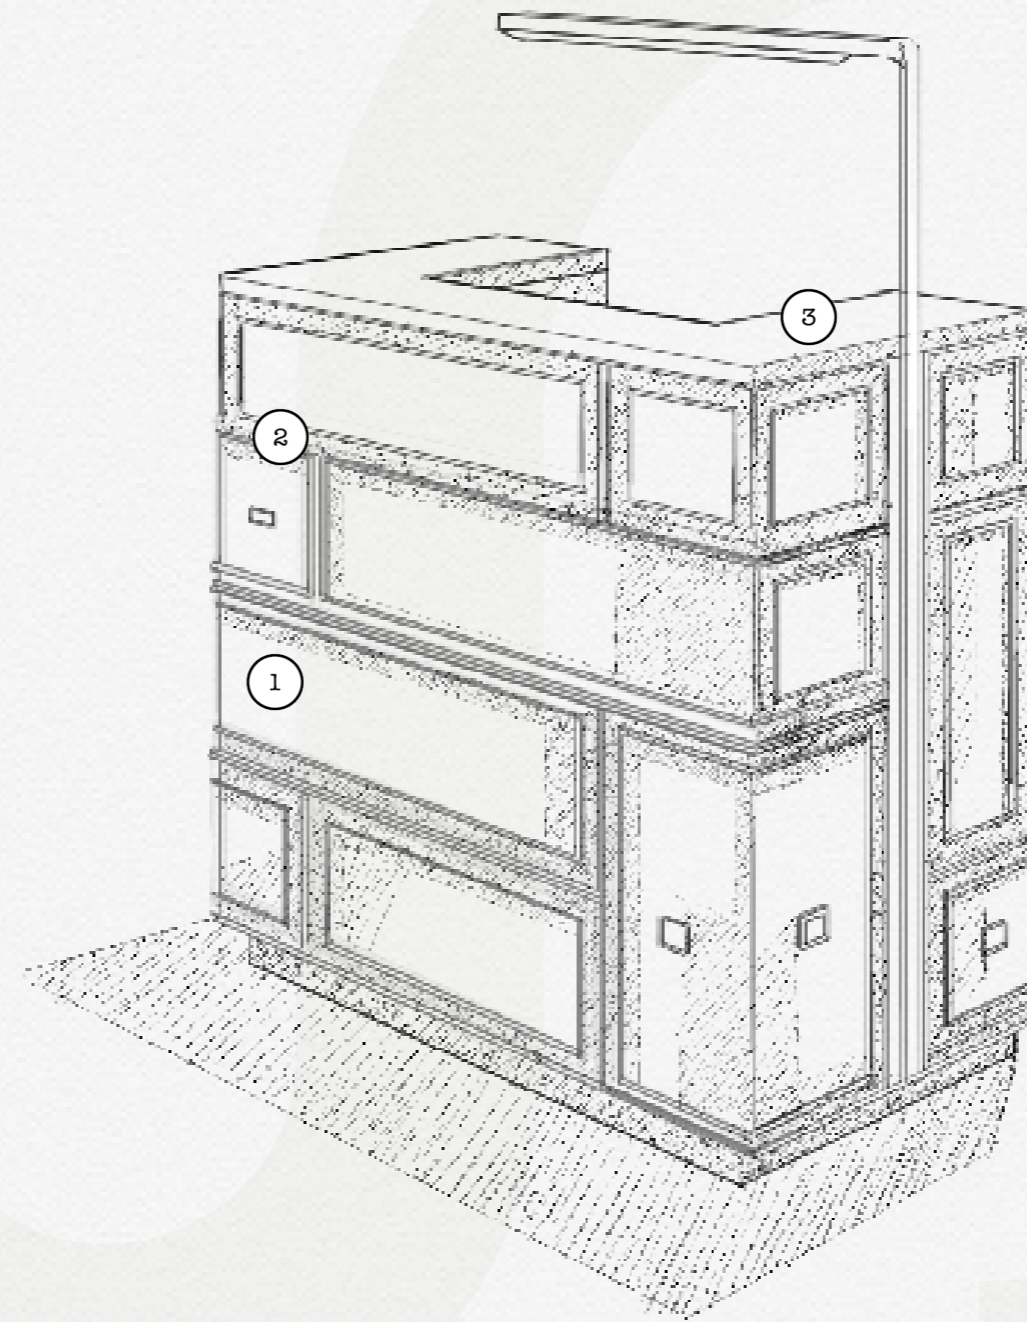

Host Station Sketched Detail Loose Option

- 1. WOOD VENEER FINISHING
- 2. BLACK METAL TRIMMING
- 3. STONE TABLE TOP
- 4. BILL COMPARTMENT
- 5. MENU COMPARTMENT