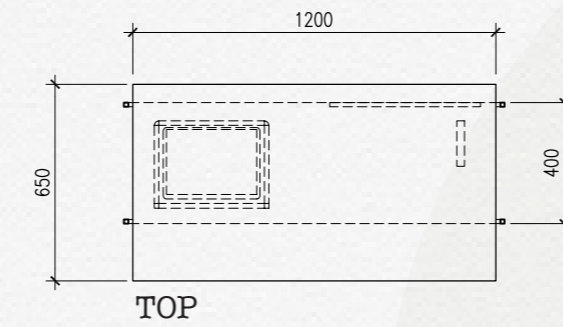

Service Station Sketched Detail

1. ITEMS AT BOTTOM :
ALL CHINAWARE (BOWLS,
SAUCER, SMALL PLATES)
GLASSWARE
CUTLERIES
TEAPOTS
BILL FOLDERS
2. TABLE TOP:
ZIP LINE/ HOT WATER
BOILER
POS MACHINE
SMALL HOLDING AREA
FOR SOILED DISHES
3. ITEMS AT TOP:
VERTICAL SHELVING FOR
TRAY SLOT
TEA CANISTER
EXTRA NAPKINS
TOWEL CADDY
4. DETAIL FOR SHELF
5. TRANSPARENT PARTITION