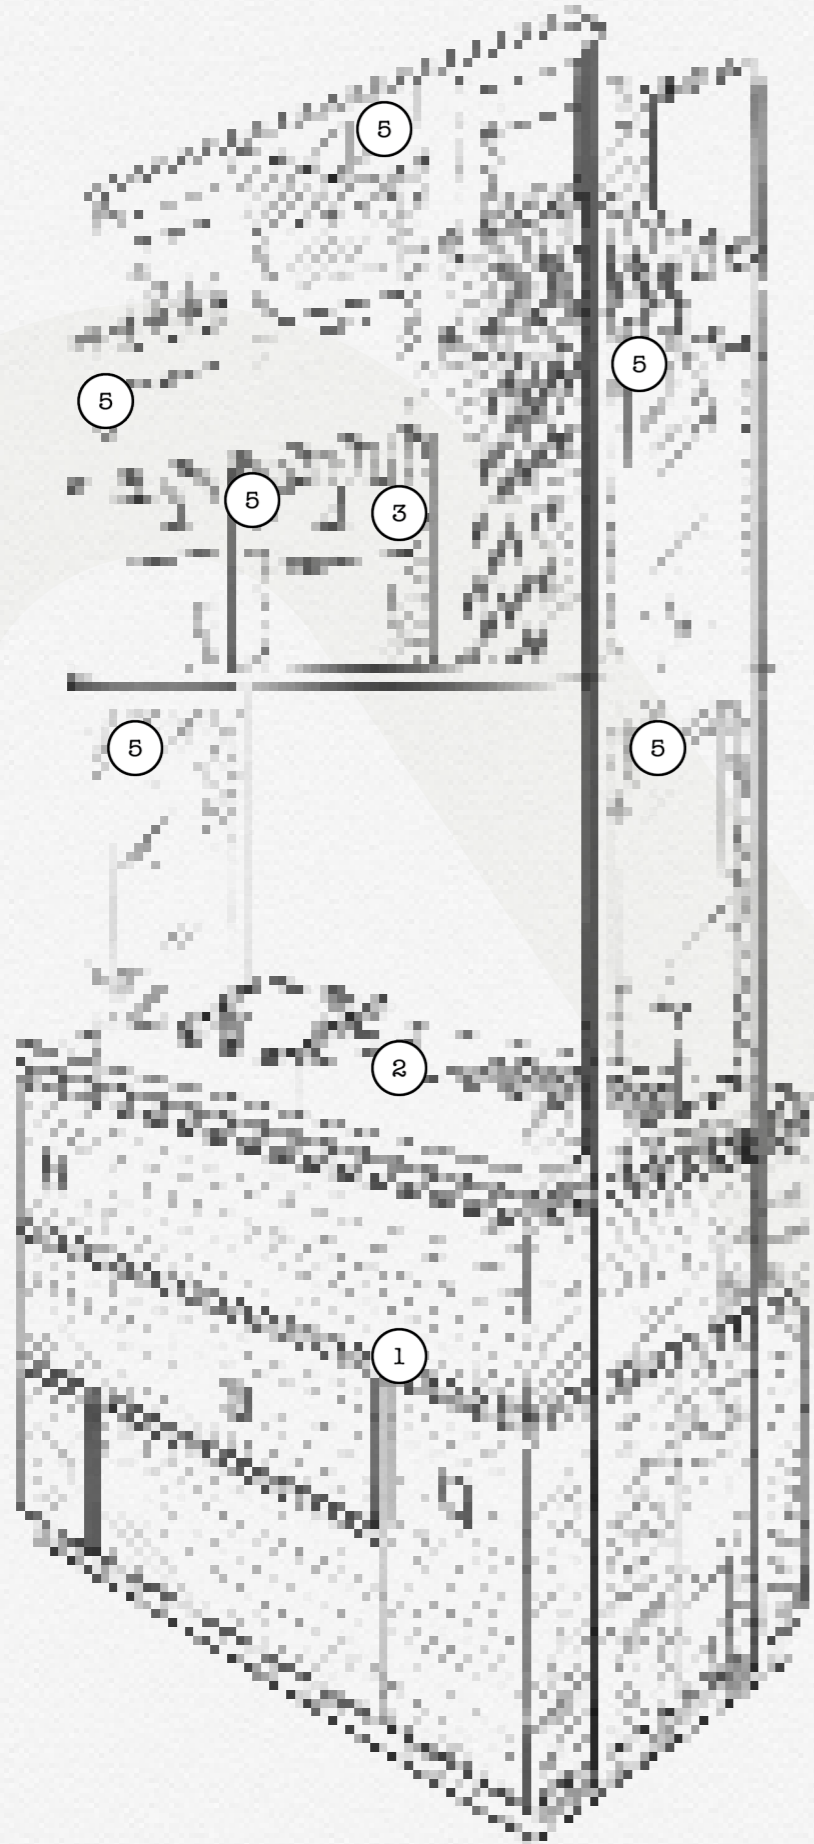

Service Station Sketched Detail

1. ITEMS AT BOTTOM :
ALL CHINAWARE (BOWLS,
SAUCER, SMALL PLATES)
GLASSWARE
CUTLERIES
TEAPOTS
BILL FOLDERS
2. TABLE TOP:
ZIP LINE/ HOT WATER
BOILER
POS MACHINE
SMALL HOLDING AREA
FOR SOILED DISHES
3. ITEMS AT TOP:
VERTICAL SHELVING FOR
TRAY SLOT
TEA CANISTER
EXTRA NAPKINS
TOWEL CADDY
4. DETAIL FOR SHELF
5. TRANSPARENT PARTITION