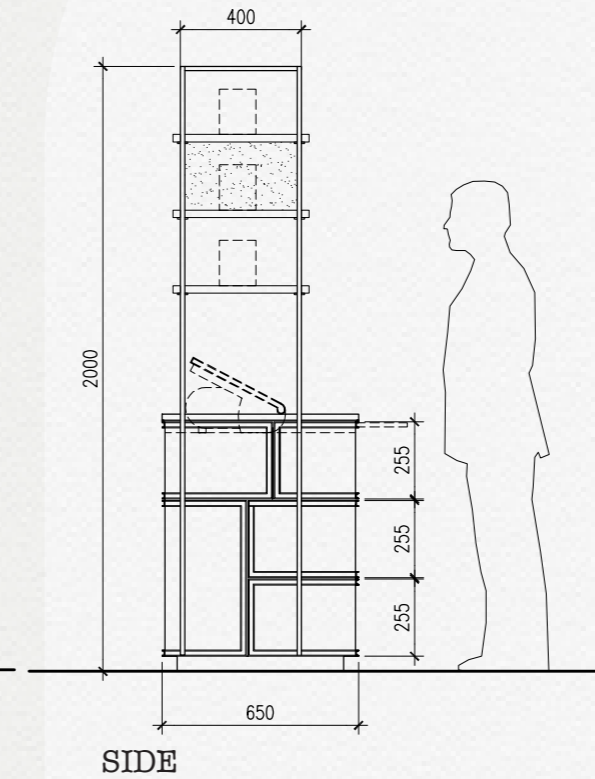

Service Station Sketched Detail

1. ITEMS AT BOTTOM :
ALL CHINAWARE (BOWLS,
SAUCER, SMALL PLATES)
GLASSWARE
CUTLERIES
TEAPOTS
BILL FOLDERS
2. TABLE TOP:
ZIP LINE/ HOT WATER
BOILER
POS MACHINE
SMALL HOLDING AREA
FOR SOILED DISHES
3. ITEMS AT TOP:
VERTICAL SHELVING FOR
TRAY SLOT
TEA CANISTER
EXTRA NAPKINS
TOWEL CADDY
4. DETAIL FOR SHELF
5. TRANSPARENT PARTITION