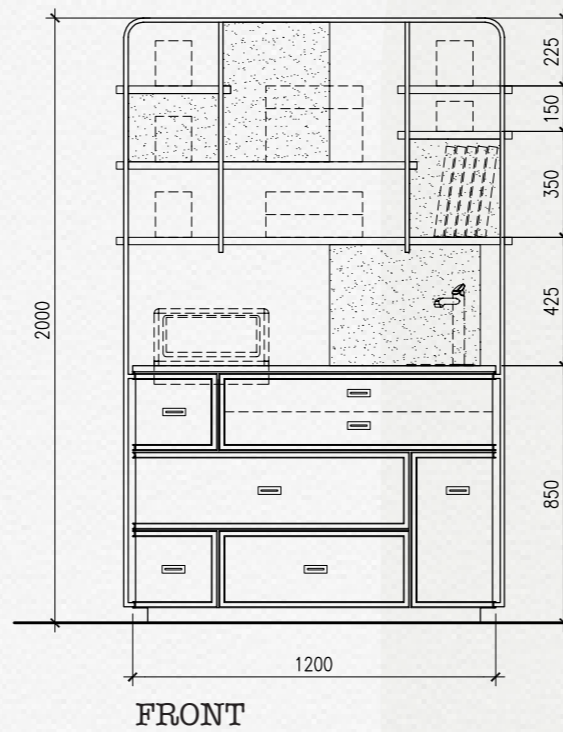

Service Station Sketched Detail

1. ITEMS AT BOTTOM :
ALL CHINAWARE (BOWLS,
SAUCER, SMALL PLATES)
GLASSWARE
CUTLERIES
TEAPOTS
BILL FOLDERS
2. TABLE TOP:
ZIP LINE/ HOT WATER
BOILER
POS MACHINE
SMALL HOLDING AREA
FOR SOILED DISHES
3. ITEMS AT TOP:
VERTICAL SHELVING FOR
TRAY SLOT
TEA CANISTER
EXTRA NAPKINS
TOWEL CADDY
4. DETAIL FOR SHELF
5. TRANSPARENT PARTITION