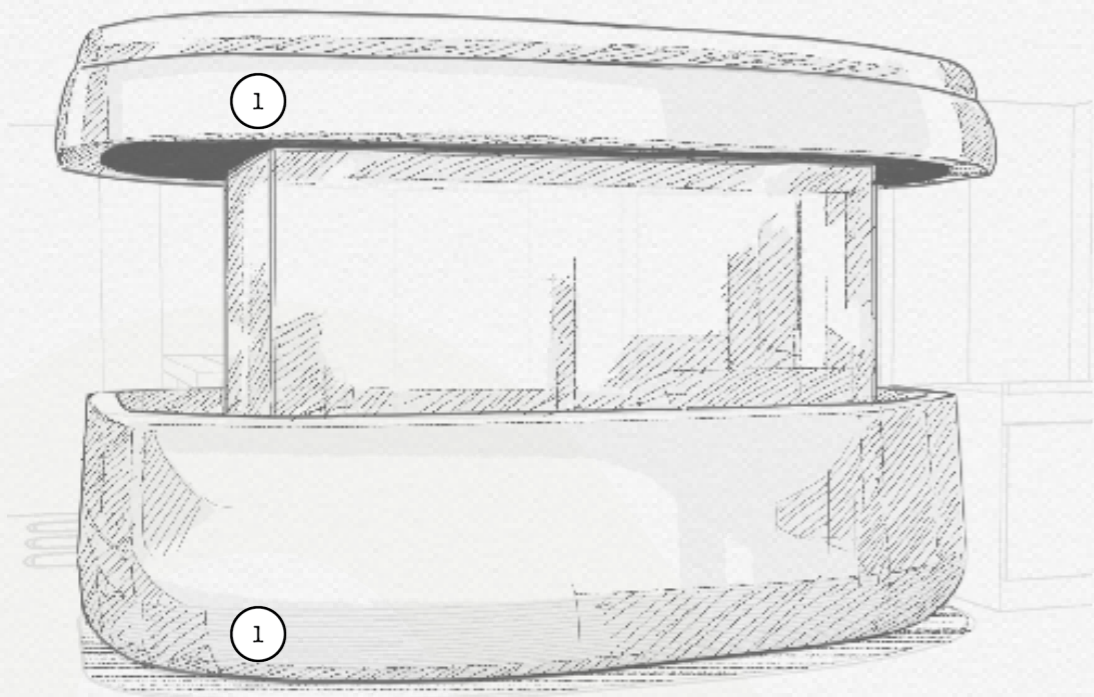

The Kitchen Sketched Detail

NOODLES PREPARATION

NOODLES & DUMPLINGS ROOM

Option 1a

NICKEL IN SATIN CHROME
MOSAIC AT BOWL
SHAPED COUNTER

Option 1b

NON-TRANSLUCENT OFF-WHITE
RESIN MOSAIC AT BOWL
SHAPED COUNTER

Option 2

GENERAL TIMBER FINISHING
AT NOODLE & DUMPLING ROOM
FINISHING

Option 3

DARK TIMBER SKIRTING